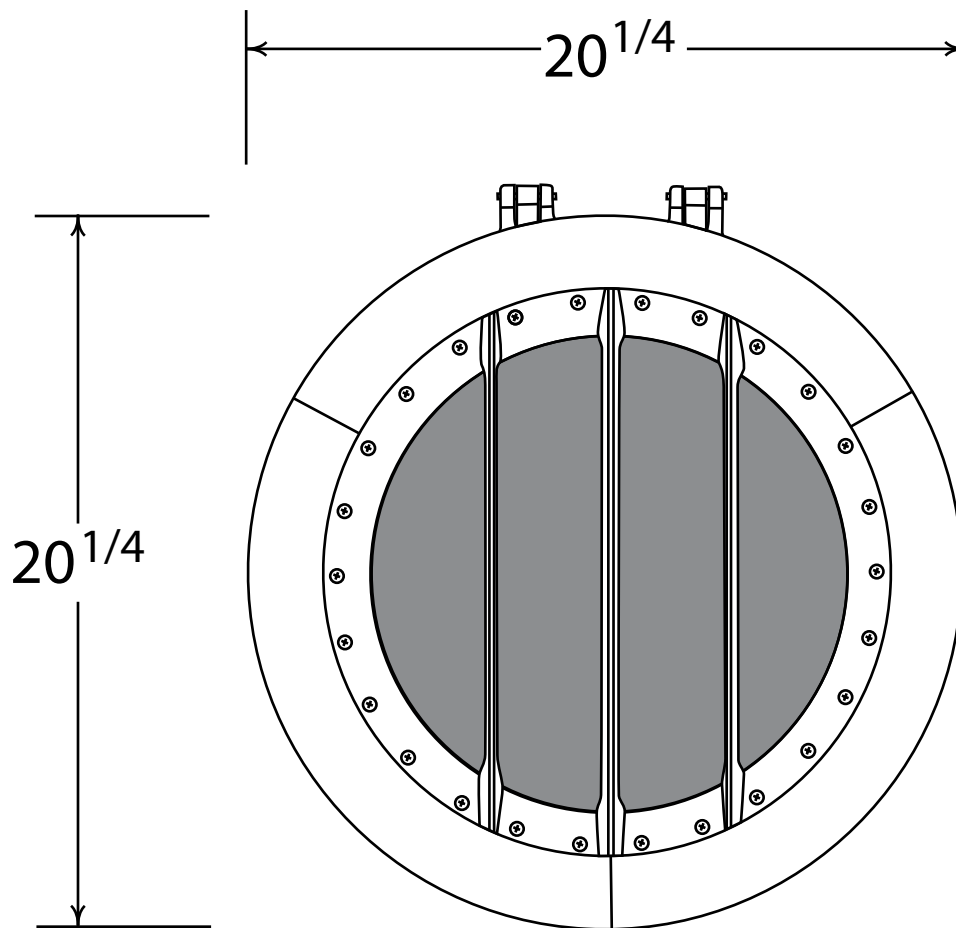

# 20 Inch Round Hatch

## SIZE

Window Glass	13 3/8 diam.
Overall	20 1/4 diam.

## CONSTRUCTION

Mahogany disc with bronze hinged rim at deck, chromed 3 bar grill over glass, 26 screws at glass grill, newer model has no bars on chromed ring.