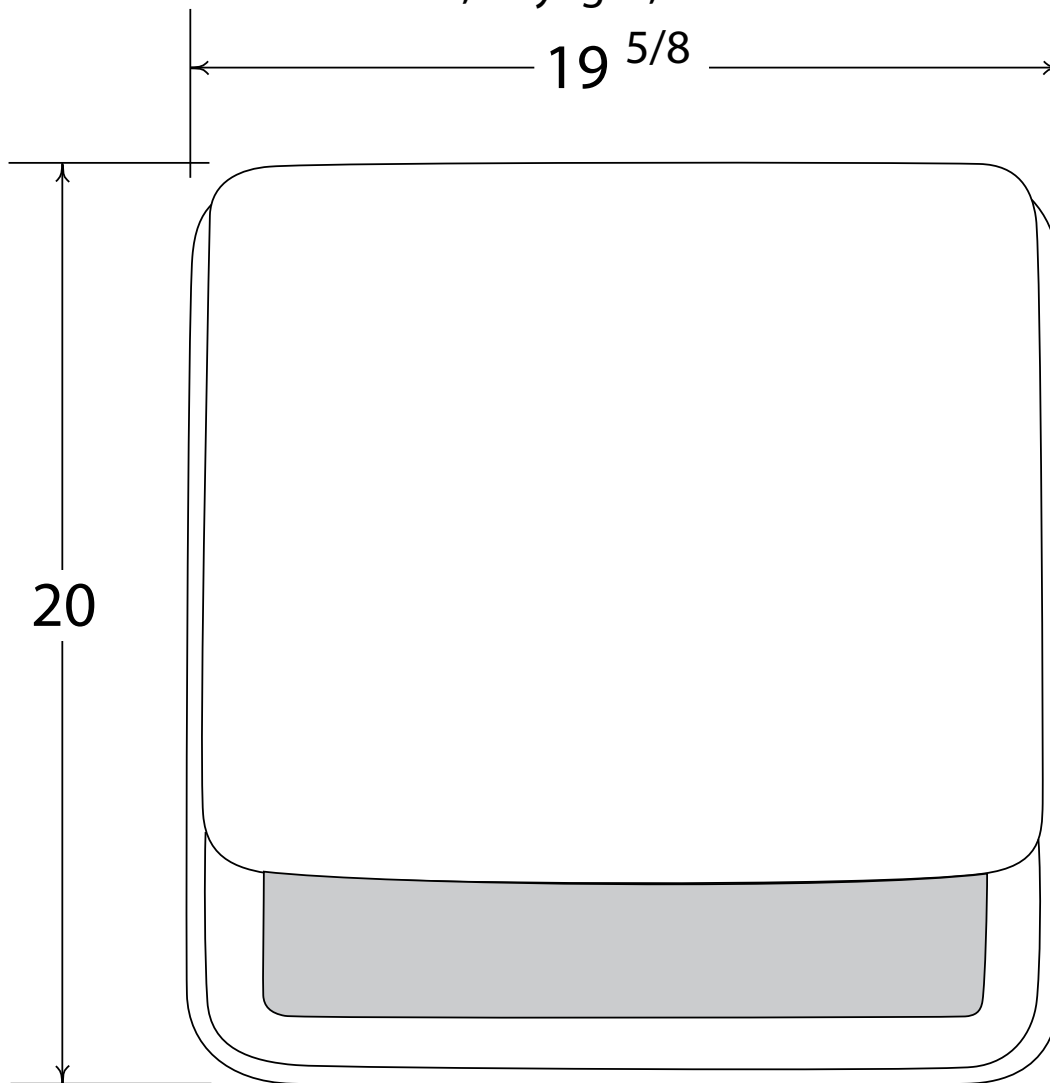

20 inch square hatch

Air vent, skylight, and hatch

SIZE

Window Glass	7 1/2 X 15 7/8
Overall	19 5/8 X 20

CONSTRUCTION

Cast in aluminum with 2 hinges, 22 mounting screws at deck, lever locking mechanism.