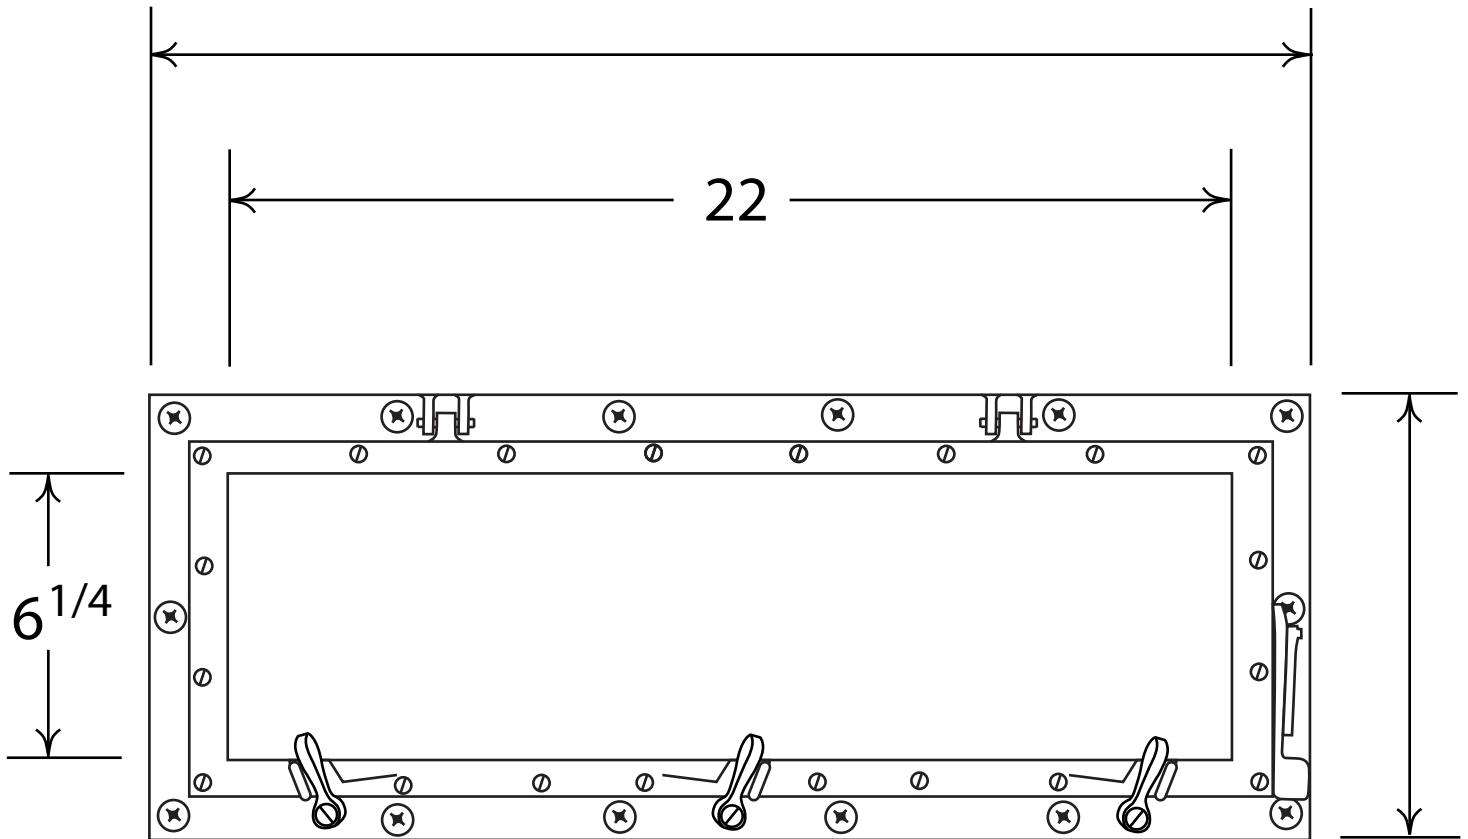

Portlight 74434

SIZE

Window Glass	6 -1/4	X	22
Overall	10-1/8	X	26

IDENTIFYING MARKS

74434 number in casting, between hinges

74444 number in casting, on top edge of window frame

CONSTRUCTION

Cast in aluminum with 2 hinges and 3 pinch dogs, glass frame held in with 20 machine screws, portlight installed with 14 screws.