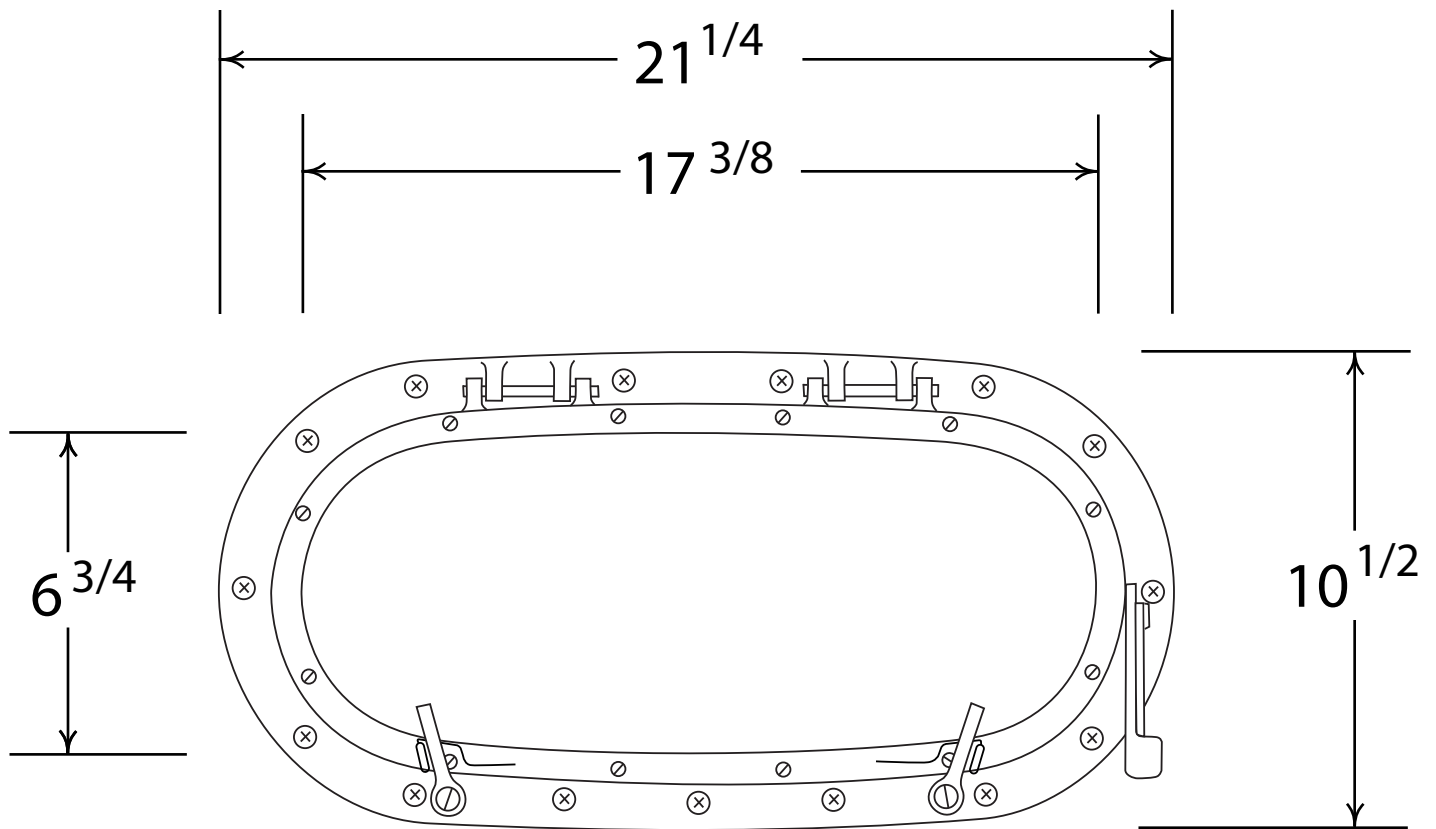

Portlight 6460

SIZE

Window Glass	6 -3/4	X	17 -3/8
Overall	10 -1/2	X	21 -1/4

IDENTIFYING MARKS

Nothing visible

CONSTRUCTION

Cast in bronze with 2 hinges and 2 pinch dogs, glass frame held in with 12 machine screws, portlight installed with 15 screws